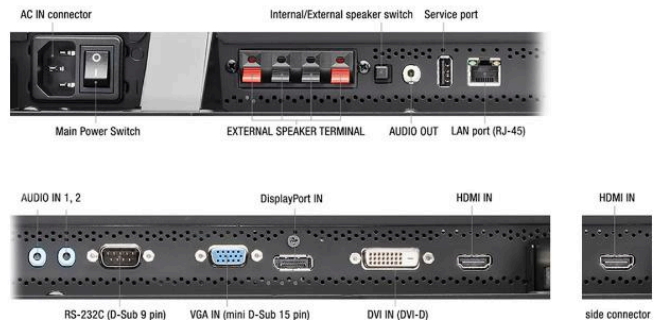

MultiSync® E805 SST (ShadowSense) LCD 80" Entry Level Large Format Touch Display

Datasheet

NEC MultiSync® E805 SST - One display fits all - The Next Generation Digital Interactive Whiteboard

Seamless operation of presentation systems and whiteboards is essential to achieving productivity, allowing you to concentrate on business and not on technology. The 80" eye-pleasing multi-touch-display with 350 cd/m² brightness offers the ideal digital canvas to facilitate creative and efficient collaboration in smaller-sized corporate meeting rooms or classrooms. ShadowSense™ technology with 10 real-time touch points, allows several people to interact in parallel which leads to much more efficient working results. Bundle the display with a Windows-based OPS Slot-in-PC for a simple and seamless solution.

Ease of Use – enhance the display with an optional “Windows based” Slot-in-PC using the integrated Ultra High Resolution OPS option slot, thereby simplifying installations and reducing the points of failure.

Product Information

Product Name	MultiSync® E805 SST (ShadowSense)
Product Group	LCD 80" Entry Level Large Format Touch Display
Order Code	60003923

Display

Panel Technology	UV ² A with Edge LED backlight
Active Screen Area (W x H) [mm]	1.771 x 996
Screen Size [inch/cm]	80 / 203
Brightness [cd/m ²]	300, (350 max)
Contrast Ratio (typ.)	5000:1
Viewing Angle [°]	178 horizontal / 178 vertical (typ. at contrast ratio 10:1)
Response Time (typ.) [ms]	4 (grey-to-grey)
Haze Level [%]	5
Supported Orientation	Landscape

Connectivity

Input Video Analogue	1 x D-sub 15 pin
Input Video Digital	1 x DisplayPort (with HDCP); 1 x DVI-D (with HDCP); 2 x HDMI (with HDCP)
Input Audio Analogue	2 x 3,5 mm jack
Input Audio Digital	1 x DisplayPort; 2 x HDMI
Input Control	LAN 100Mbit; RS232
Output Audio Analogue	3,5mm jack
Remote Control	LAN with SNMP; RS-232C (9-pin D-sub) Input